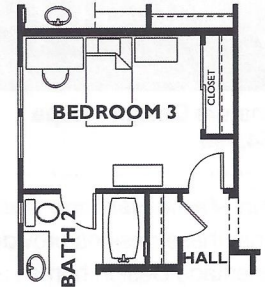

Cote D'Azur Collection - Tropez

Optional Bedroom 3
llo Office

Optional Fireplace
At Master Bedroom

Footprint, window, door, linen and fireplace location and/or availability may differ by design and elevation.

Color indicates optional features as shown on Model Home. Options are not included in the base plan, please see community for details.

This marketing layout is an artist's representation of the approximate floor plan for this home, it may not be to scale, and is subject to change. Trilogy at the Vineyards is a community by Trilogy Vineyards, LLC. Sales by Shea Homes Marketing Company and construction by Shea Homes, Inc. (#672285). © 2012 Shea Homes, Inc.