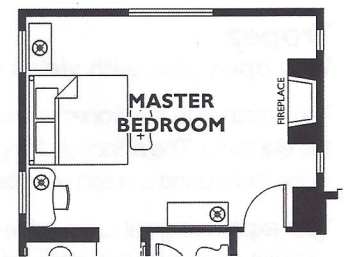

Cote D'Azur Collection - Tropez

Optional Bedroom 3
llo Office

Optional Fireplace
At Master Bedroom

Footprint, window, door, linen and fireplace location and/or availability may differ by design and elevation.

Color indicates optional features as shown on Model Home. Options are not included in the base plan, please see community for details.

This marketing layout is an artist's representation of the approximate floor plan for this home, it may not be to scale, and is subject to change. Trilogy at the Vineyards is a community by Trilogy Vineyards, LLC. Sales by Shea Homes Marketing Company and construction by Shea Homes, Inc. (#672285). © 2012 Shea Homes, Inc.