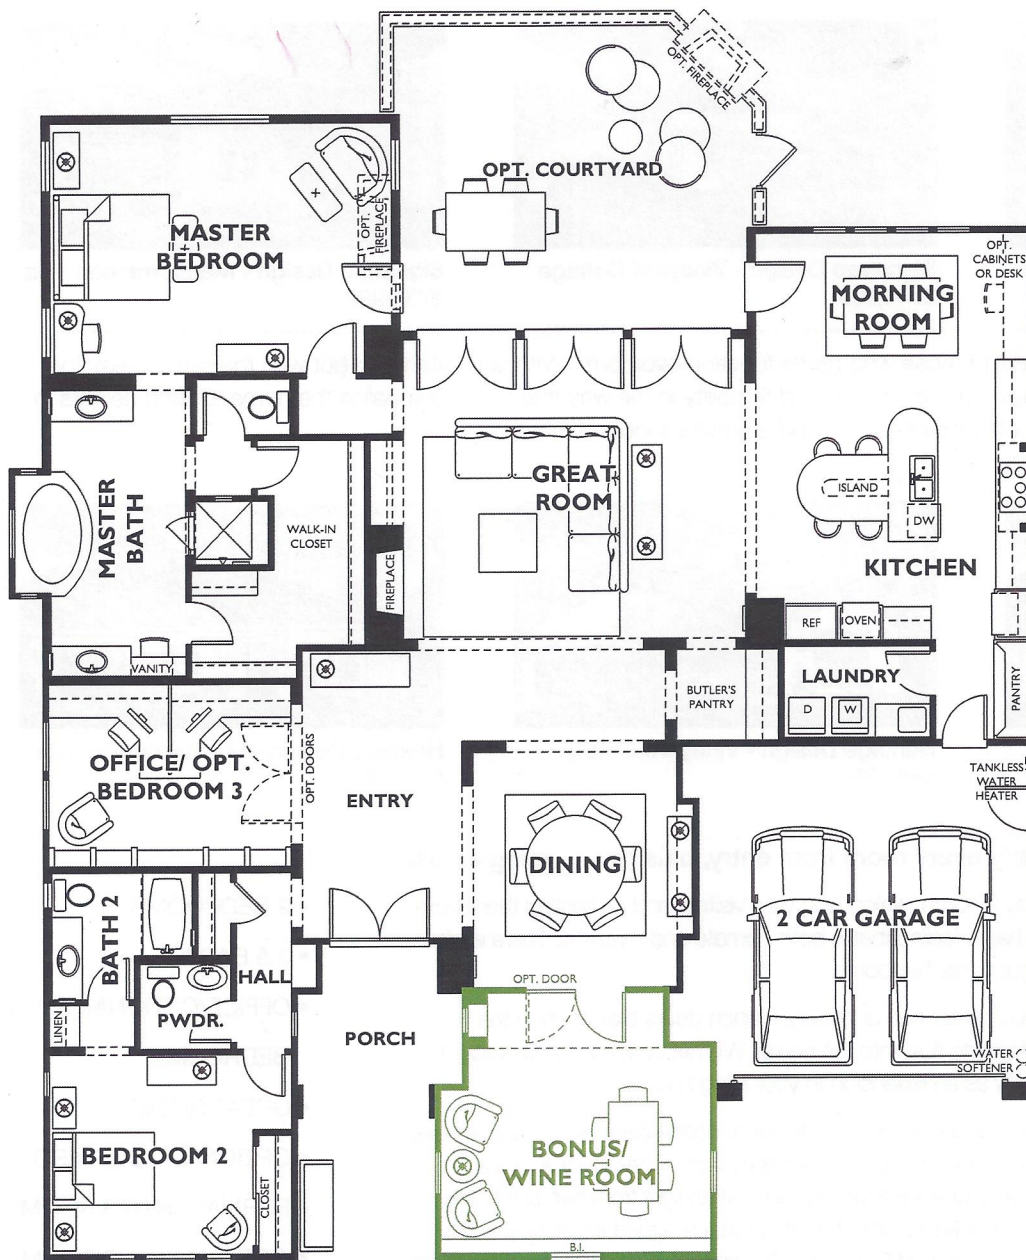

Cote D'Azur Collection - Tropez

Optional Bedroom 3
llo Office

Optional Fireplace
At Master Bedroom

Footprint, window, door, linen and fireplace location and/or availability may differ by design and elevation.

Color indicates optional features as shown on Model Home. Options are not included in the base plan, please see community for details.

This marketing layout is an artist's representation of the approximate floor plan for this home, it may not be to scale, and is subject to change. Trilogy at the Vineyards is a community by Trilogy Vineyards, LLC. Sales by Shea Homes Marketing Company and construction by Shea Homes, Inc. (#672285). © 2012 Shea Homes, Inc.